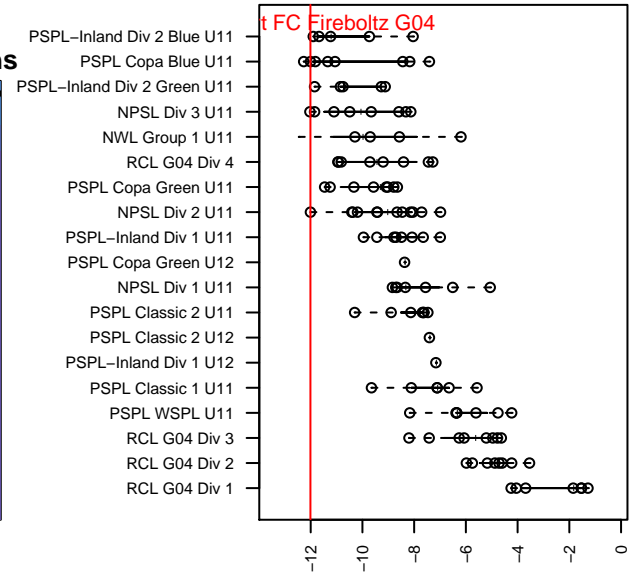

Newport FC Fireboltz G04

Newport Youth SC
 Bellevue, WA
 G04 total strength=-79
 attack=0.04 defense=0.06
 fall league = NPSL Div 2 U11
 spr league = Spr NPSL Div 2 U11

alt names used:
 NEWPORT FC FIREBOLTZ ()
 Newport FC Fireboltz
 Newport FC Fireboltz '04
 Newport FC Fireboltz 04
 Newport FC Fireboltz '04

Venues played:
 2015 Bigfoot Silver B U11
 2015 Xtreme Cup GU11 Silver
 2015 NPSL Division 2 U11
 2015 Founders Cup G04
 2015 Spr NPSL Division 2 U11

Newport FC Fireboltz G04
 Dots are actual minus expected GF (blue circles) and GA (red triangles).
 Blue line is smoothed change in attack strength. Red is smoothed change in defense strength.

**attack and defense variance (black dot)
relative to other teams
and top 10 in region**

**attack and defense rating
relative to others at age
and all opponents in last 13 months**

Performance relative to 13 month average